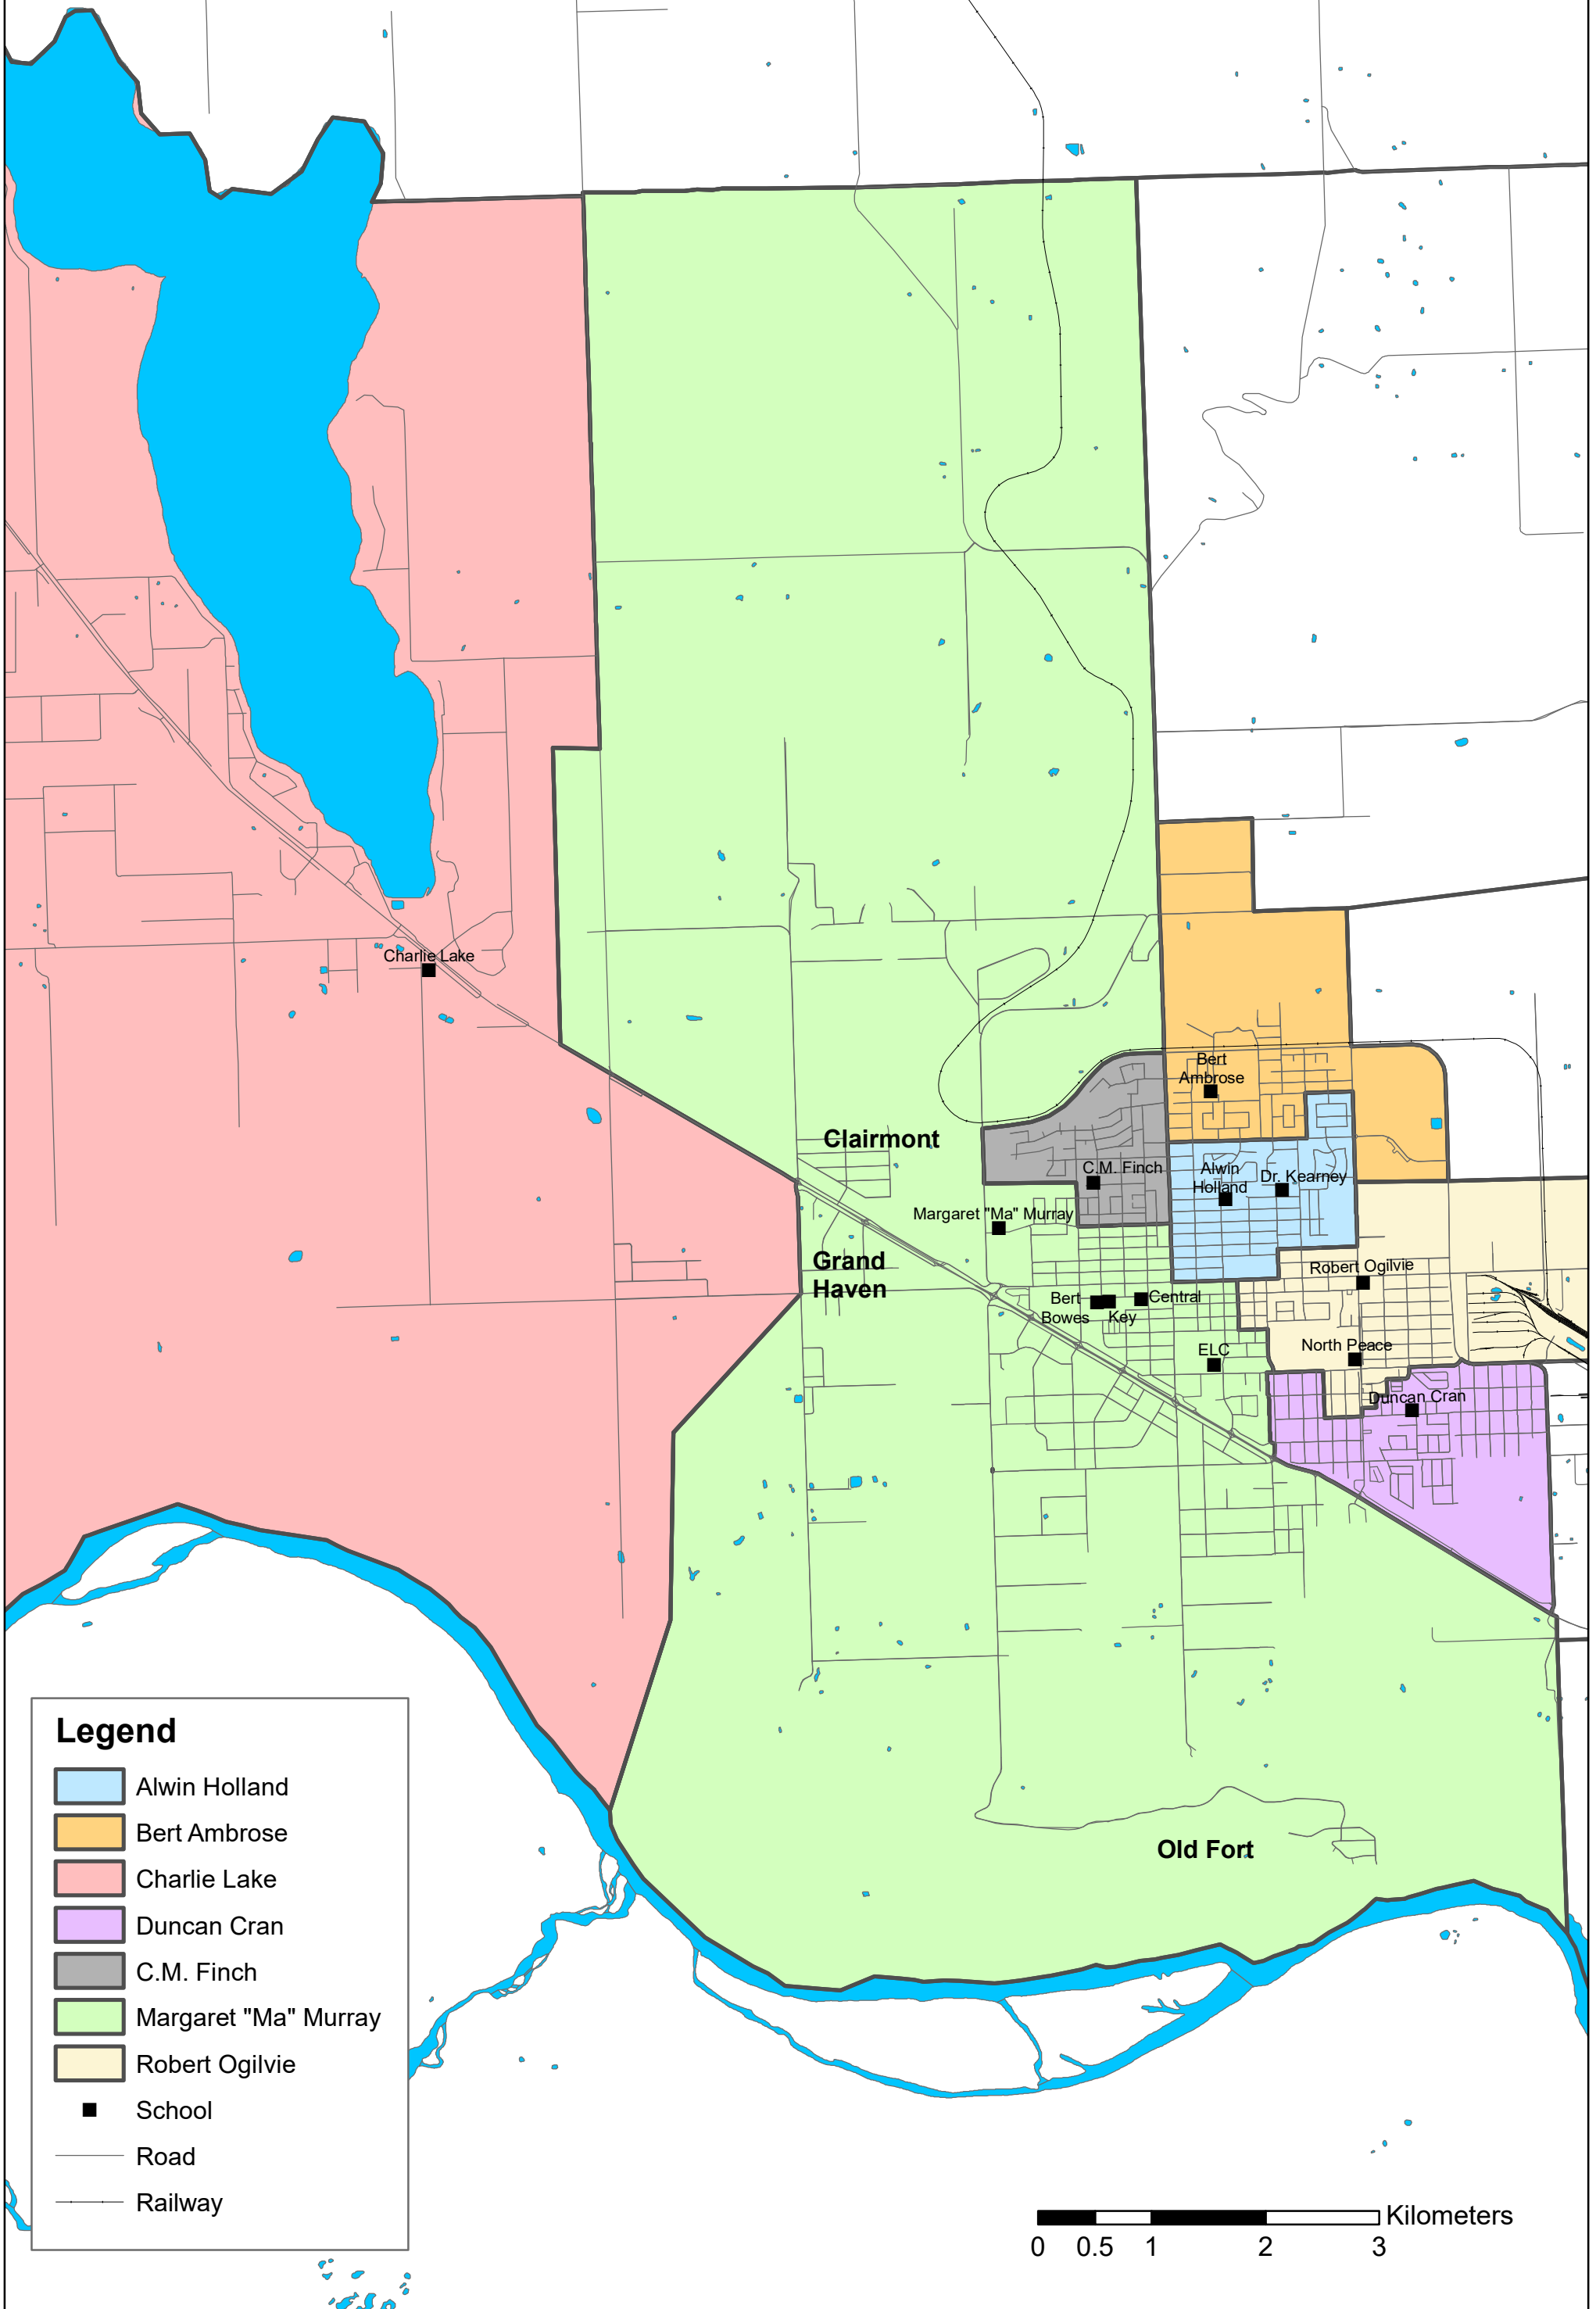

Scenario C

Legend

- Alwin Holland
- Bert Ambrose
- Charlie Lake
- Duncan Cran
- C.M. Finch
- Margaret "Ma" Murray
- Robert Ogilvie
- School
- Road
- Railway

0 0.5 1 2 3 Kilometers