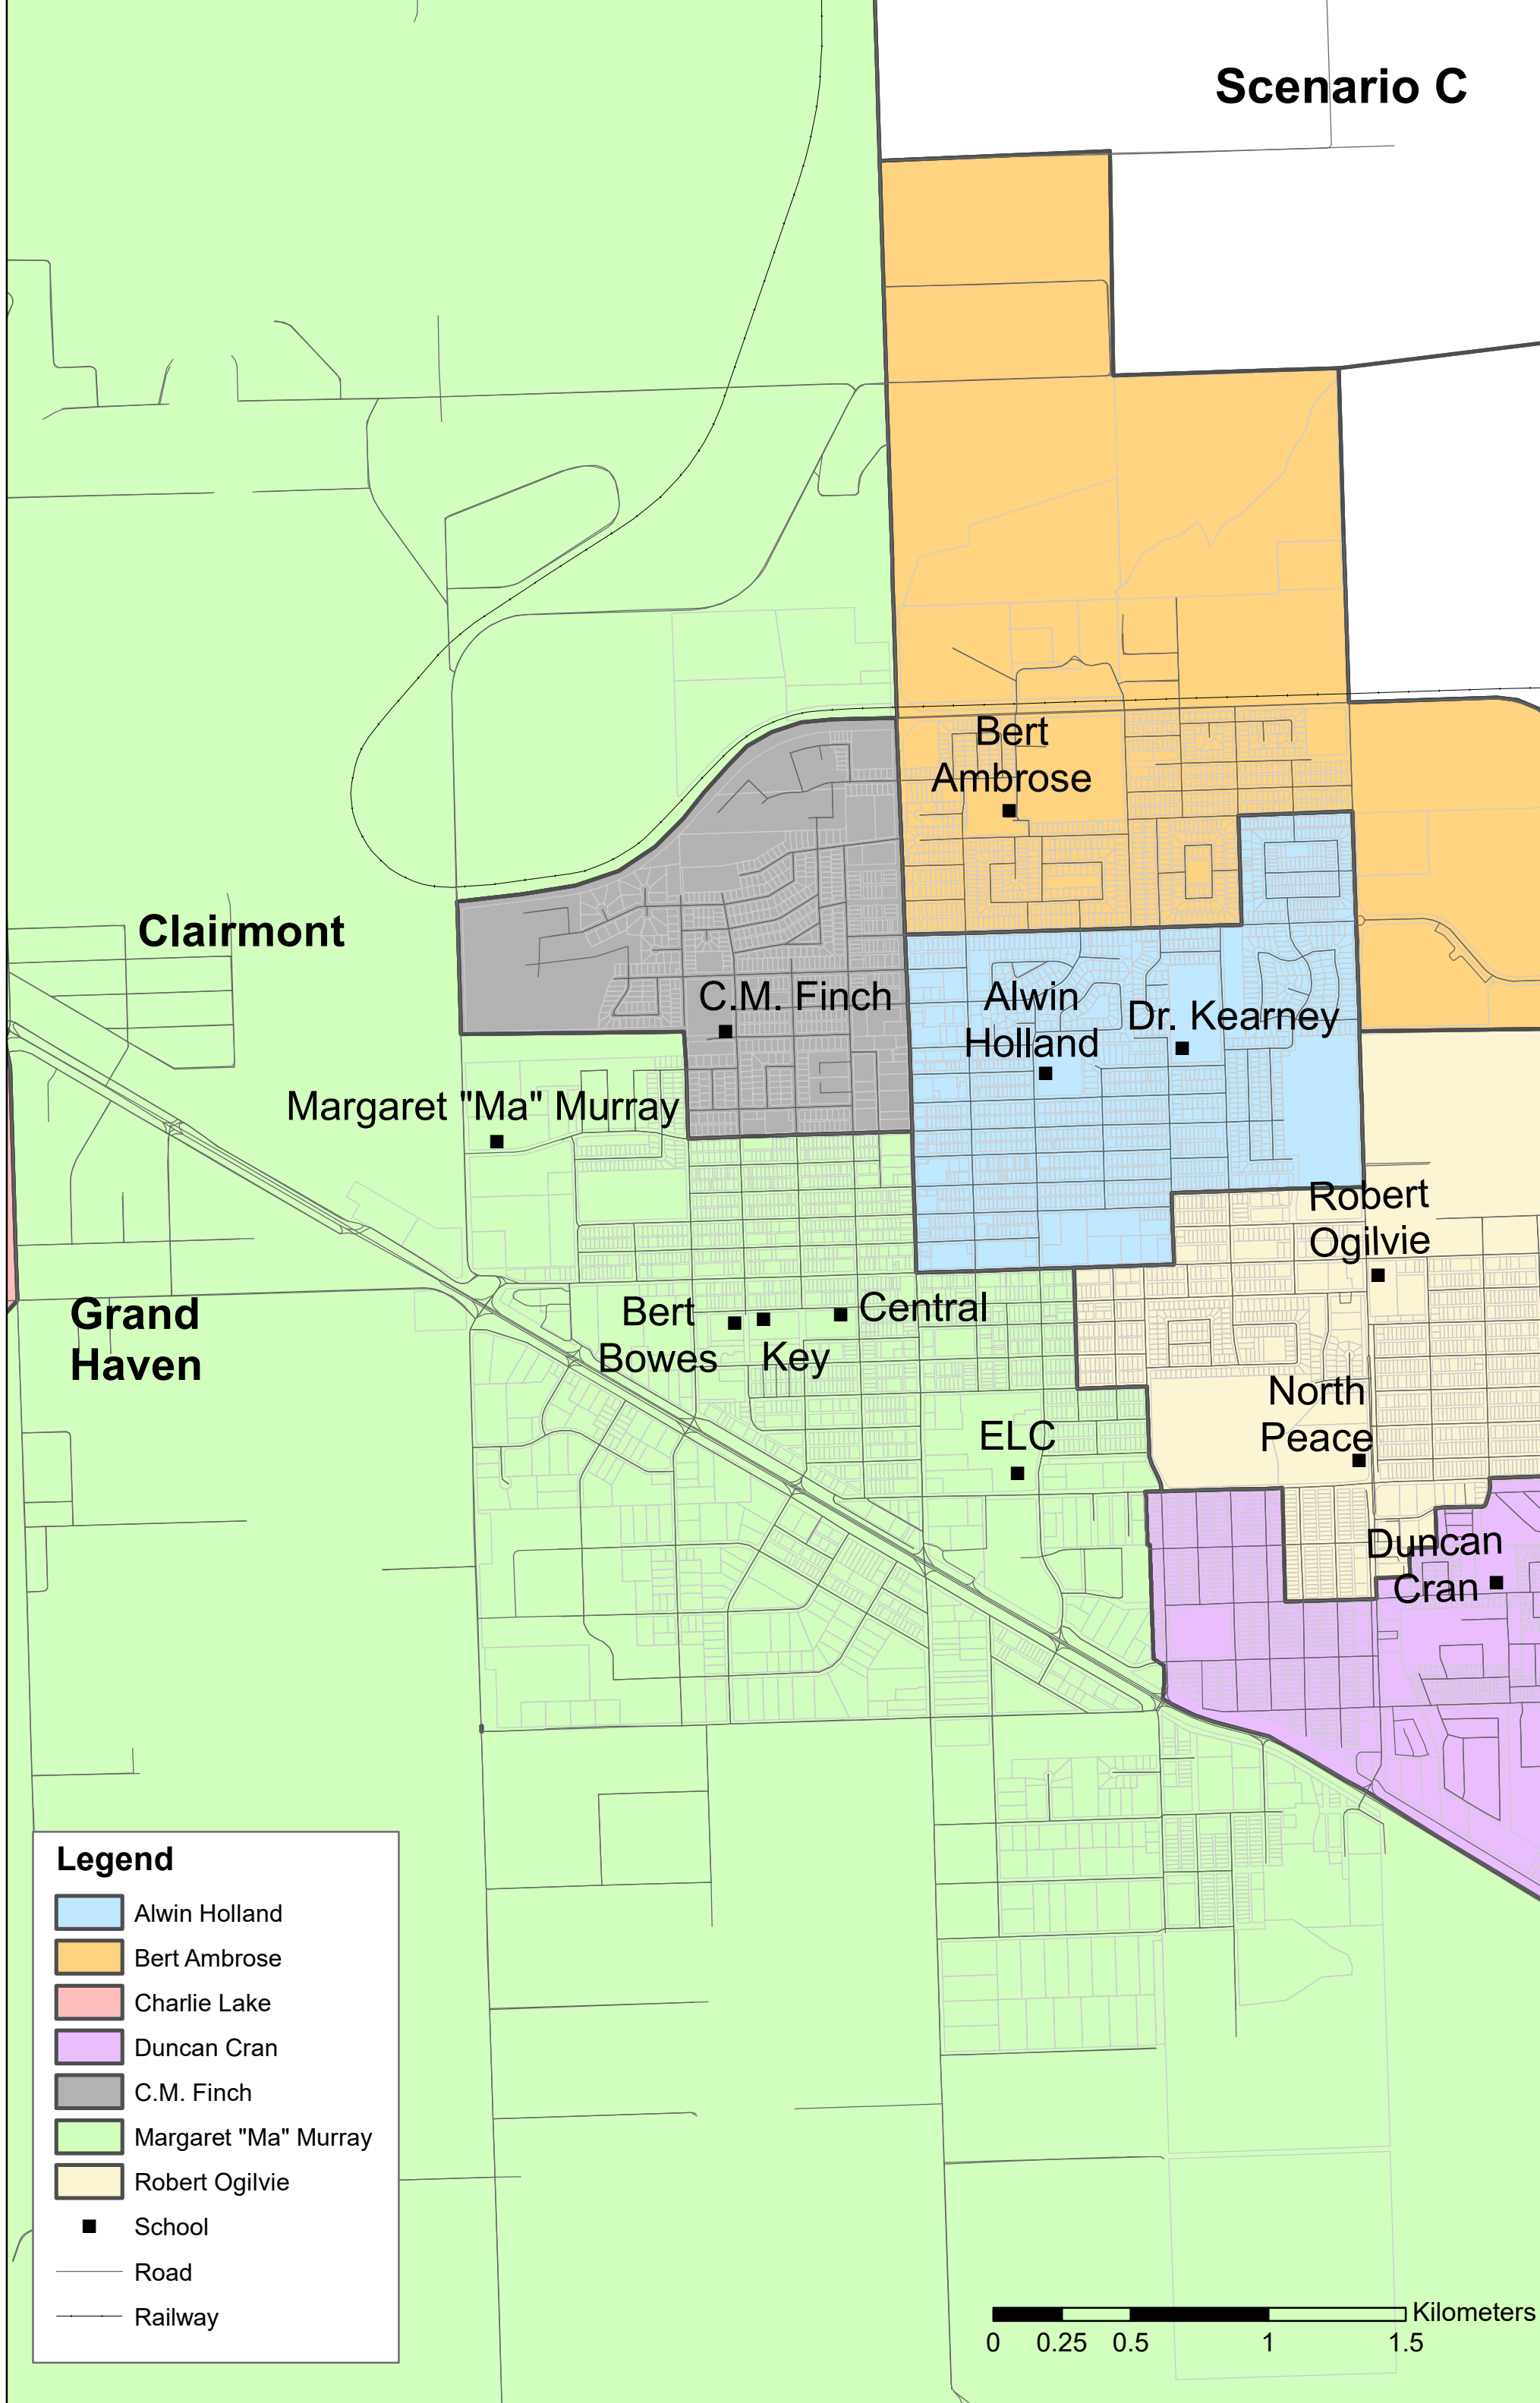

Scenario C

Clairmont

Margaret "Ma" Murray

Grand Haven

C.M. Finch

Bert Ambrose

Alwin Holland

Dr. Kearney

Robert Ogilvie

Bert Bowes

Key

Central

ELC

North Peace

Duncan Cran

Legend

- Alwin Holland
- Bert Ambrose
- Charlie Lake
- Duncan Cran
- C.M. Finch
- Margaret "Ma" Murray
- Robert Ogilvie
- School
- Road
- Railway